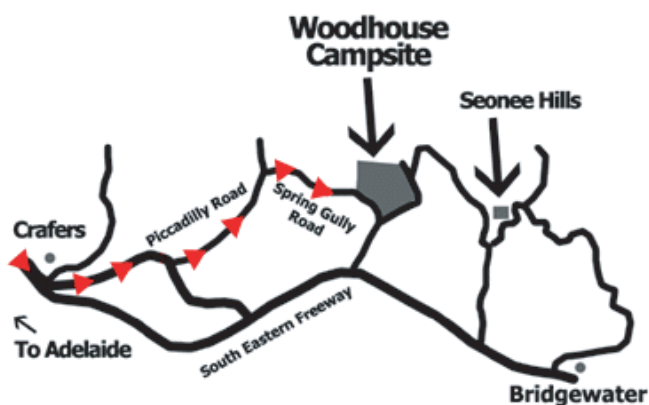

Check out the fun on: www.woodhouse.org.au/activities.html
Please meet us at the carpark inside the main entrance.

Directions to Woodhouse Activity Centre:

1. Take the Crafers Exit from the South Eastern Freeway.
2. Continue through Crafers and veer left onto Piccadilly Road.
3. Turn left at the roundabout near the War Memorial.
4. And then turn right onto Spring Gully Road.
5. Woodhouse is approx. 1km down on your left hand side.