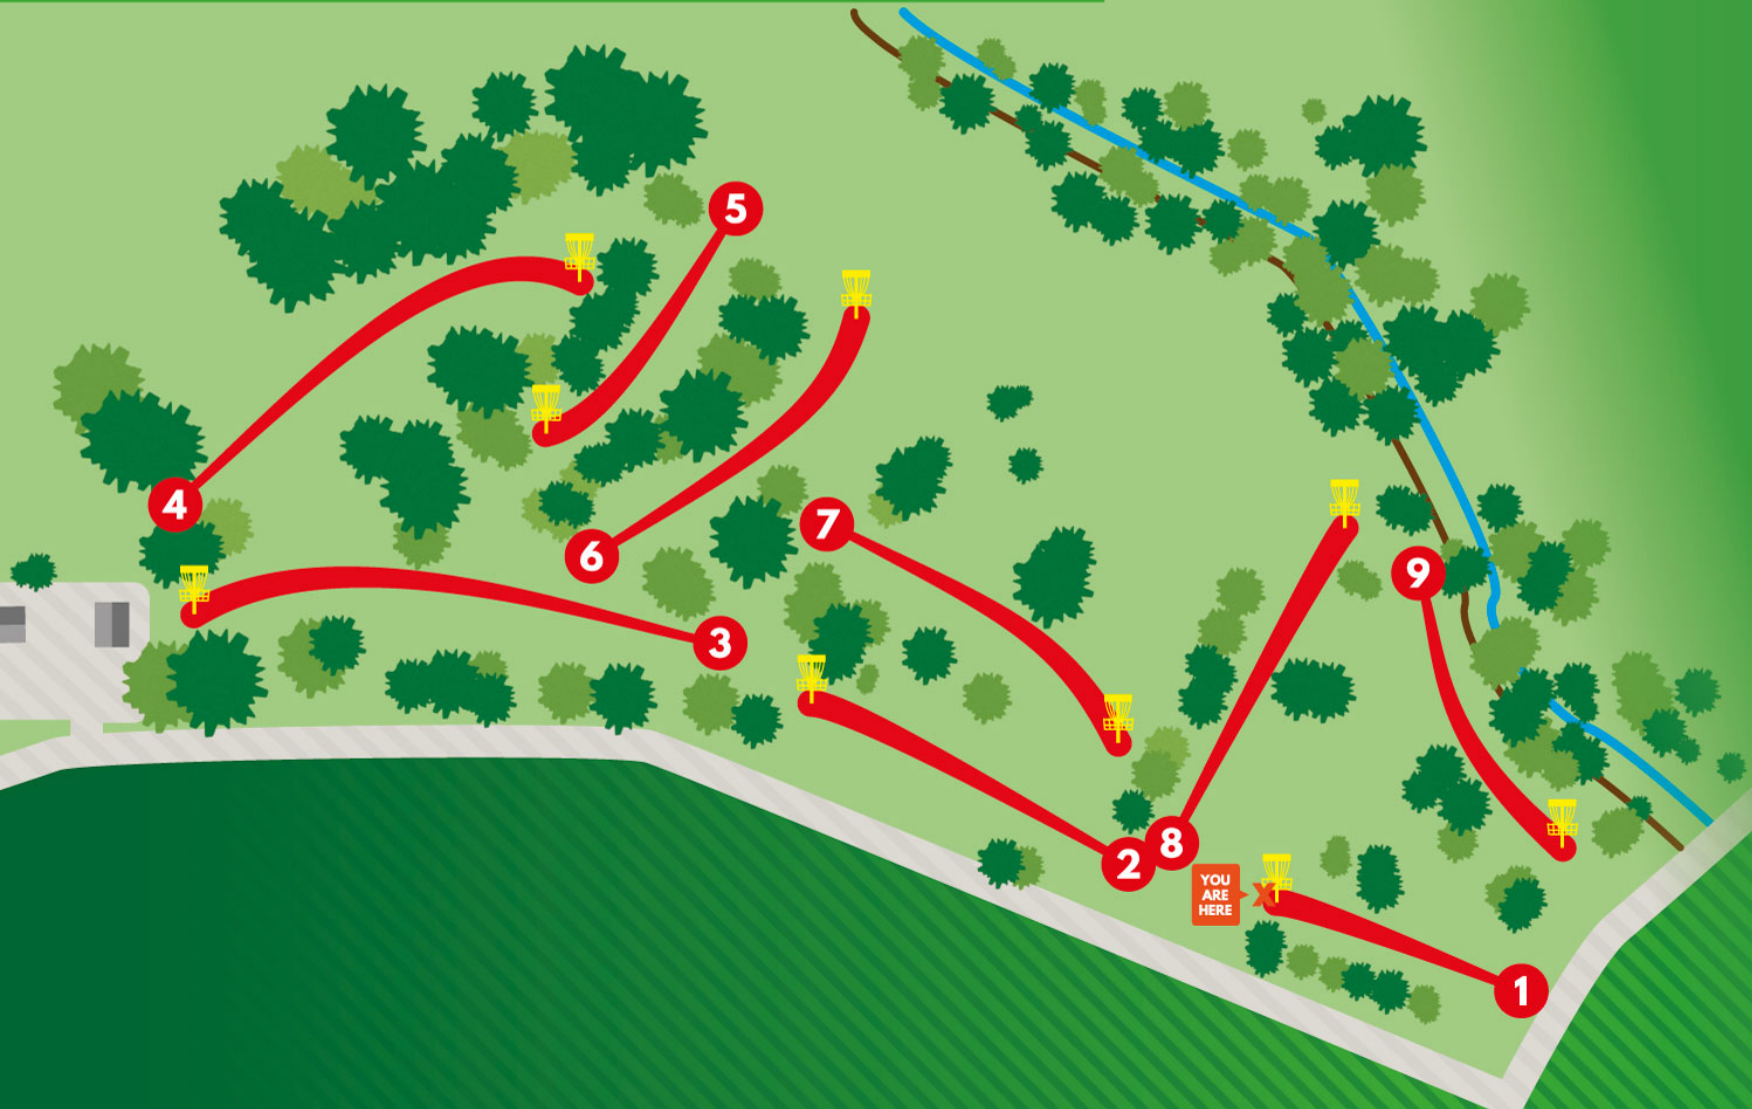

Legend

1

Tee 1-9

Basket

Trees

Water
(OB)

Out of Bounds
(OB)

Roads & Paths
(OB)

Buildings
(OB)

Fence
(OB)