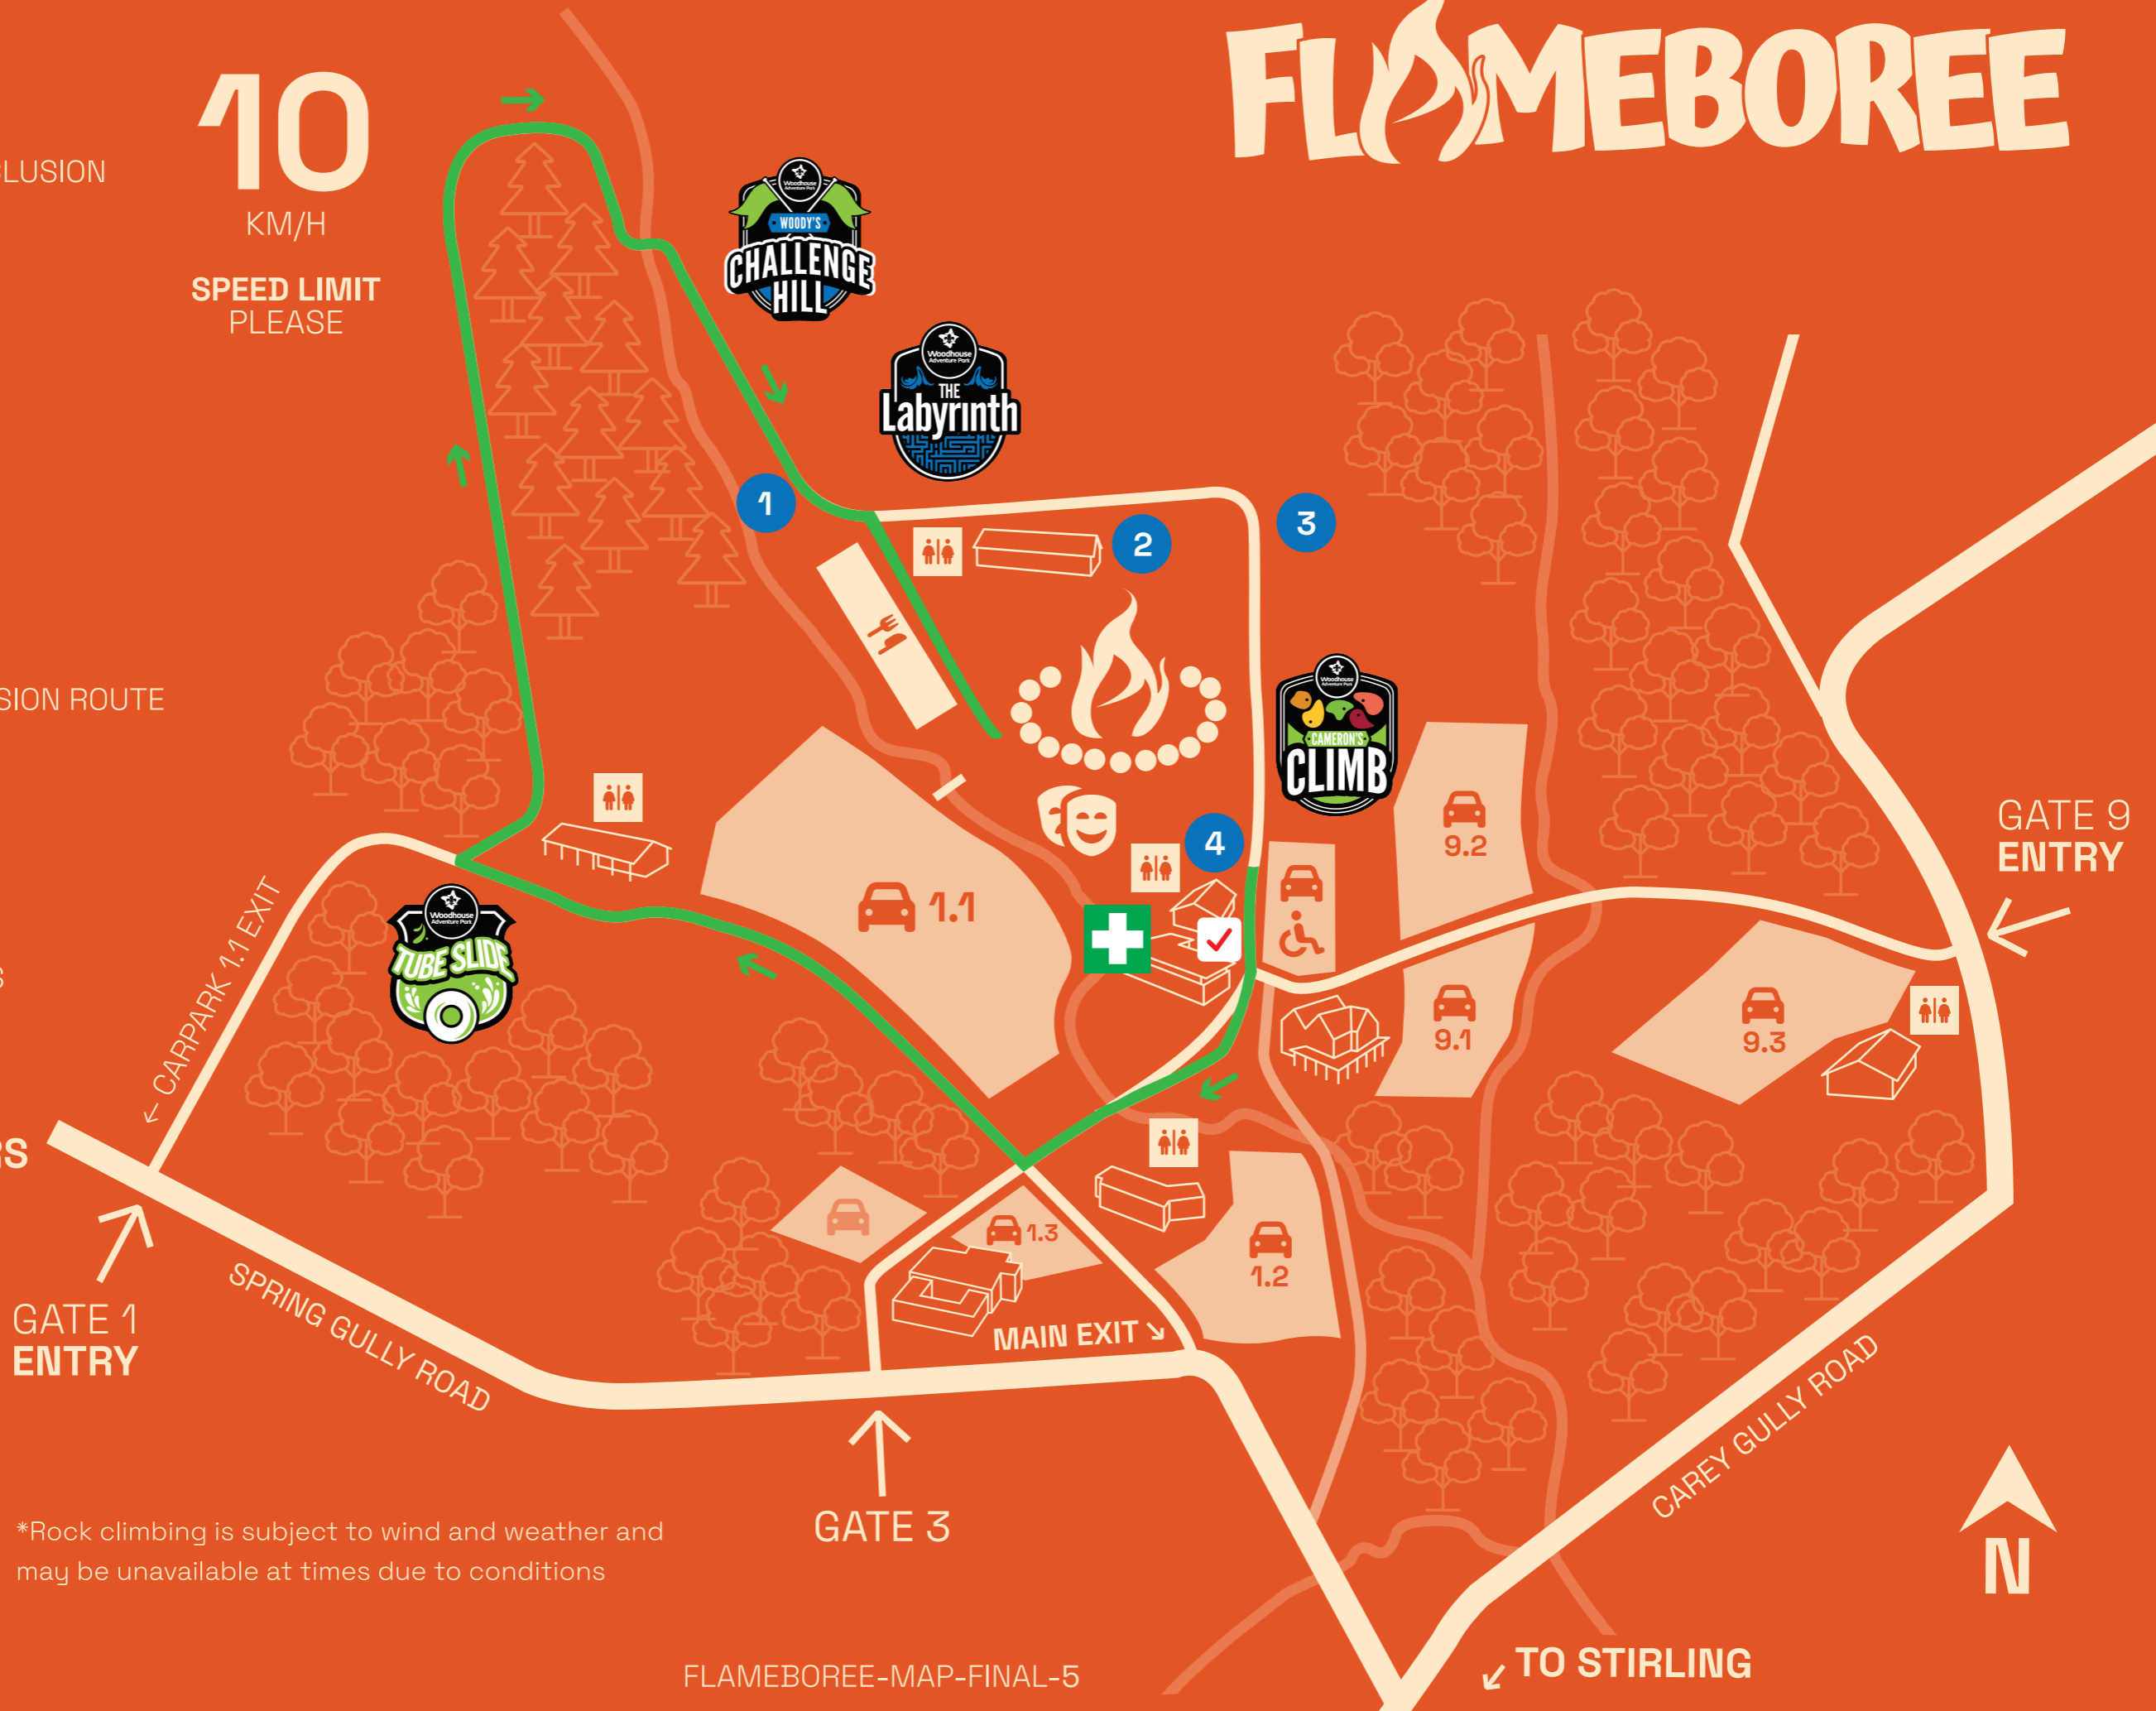

MAIN ARENA

FIRST AID & DIVERSITY & INCLUSION

REGISTRATION

TOILETS

FOOD TRUCKS

MAIN STAGE

CAR PARK

TORCH PROCESSION ROUTE

ROCK CLIMBING

MIRROR MAZE

TARGET SPORTS

MINI GOLF

← TO CRAFTERS

Scouts SA

10

KM/H

SPEED LIMIT PLEASE

# FLAMEBOREE

\*Rock climbing is subject to wind and weather and may be unavailable at times due to conditions

TO STIRLING